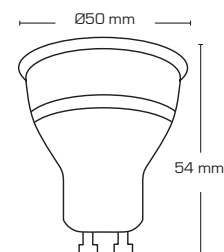

Light source GU10 - Grey

Product description:

- Dimmable, flicker free LED light source with high light output.
- Dimmable with the current trailing edge dimmers on the market.
- Suitable for mounting in Luna QI, Alda, Zeta, Lara, Noris, Terra. in indoor and outdoor environments.

Ra>90 GU10

Flicker free!

Technical data:

Diameter:	Ø50 mm
Height:	54 mm
Voltage:	220-240VAC 50 Hz
System power:	5W
Luminous flux:	370lm/385lm/410lm
Dimmable:	Yes
Color Rendering Index:	Ra>90
Beam angle:	38°
Fitting:	GU10
Material:	Plastic/Aluminium
Approvals:	LVD, EMC, RoHS, CE

Item no.:	EAN no.:	Height:	Lumen:	Kelvin:	Color:
12603	5713080126038	54 mm	370 lumen	2700K	Grey
12604	5713080126045	54 mm	385 lumen	3000K	Grey
12605	5713080126052	54 mm	410 lumen	4000K	Grey